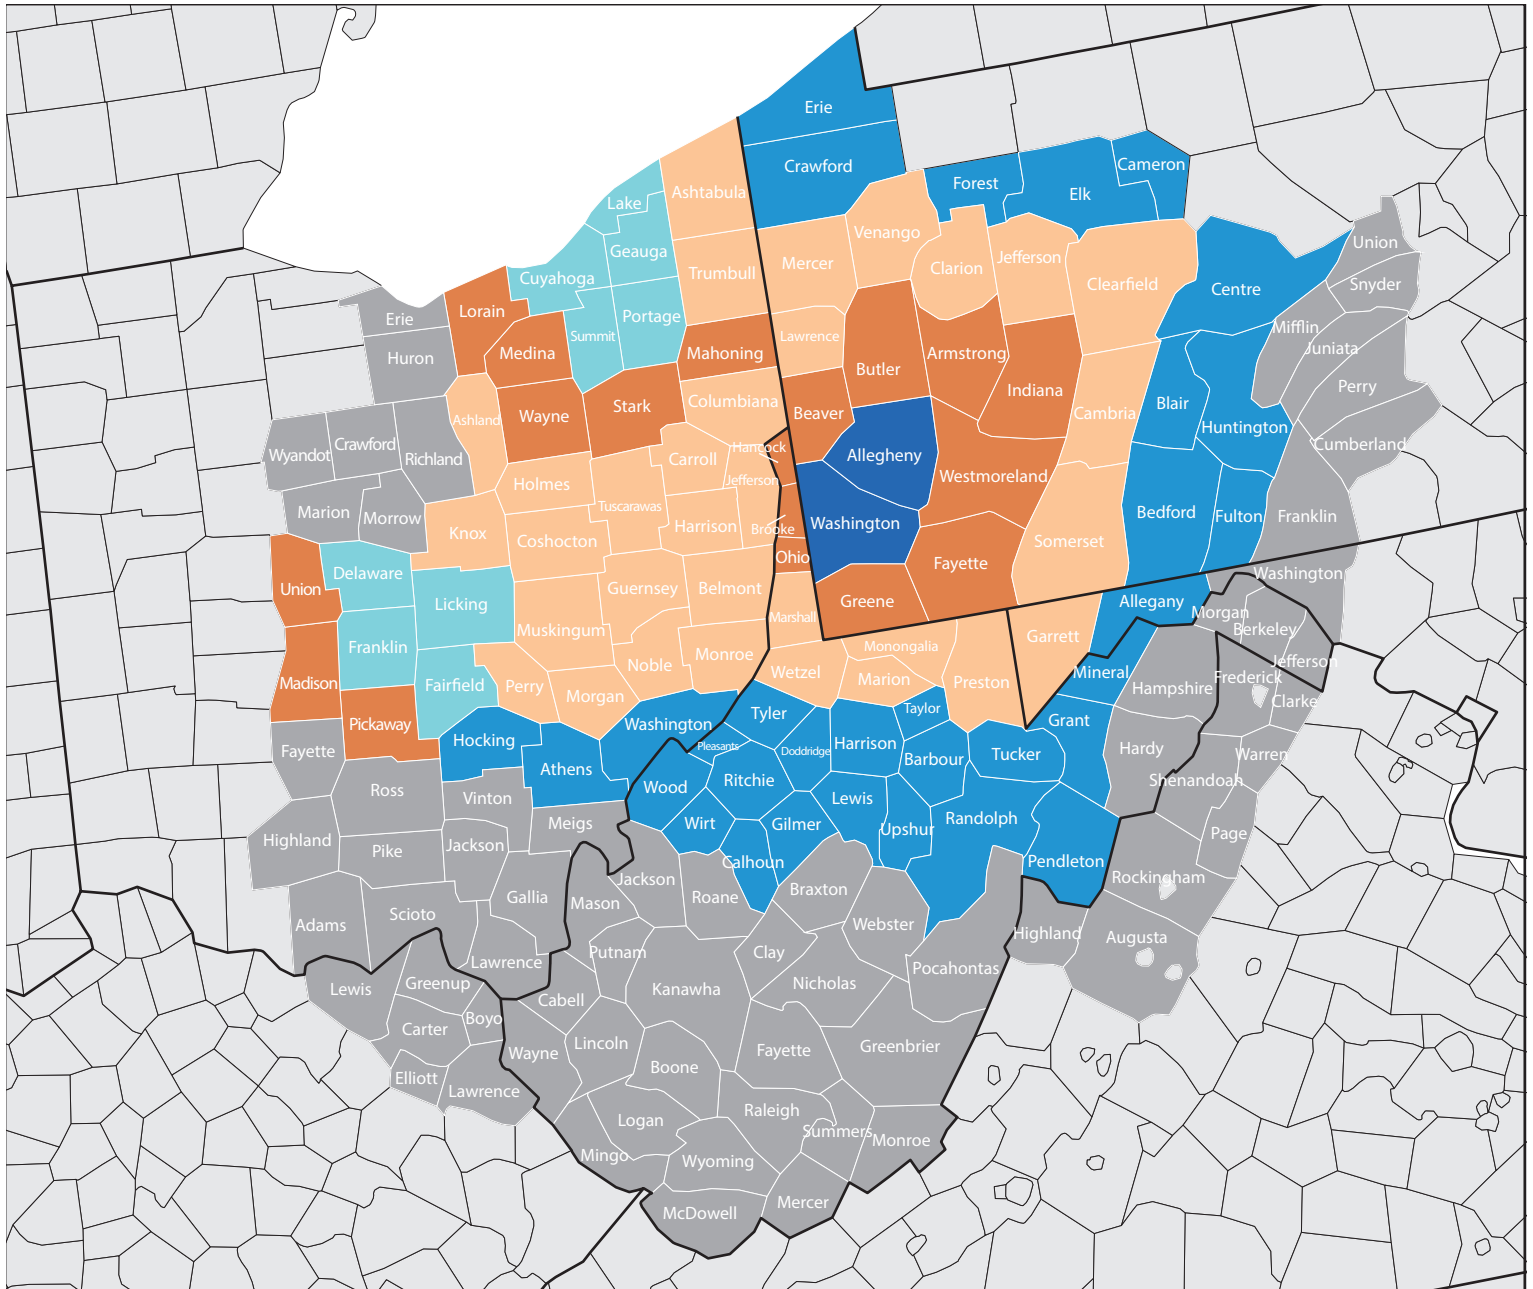

DELIVERY AREAS & RATES BY U.S. COUNTY

RATES

\$89.00			\$205.00 - \$750 min.
\$89.00 - \$500 rental min. or \$150 del.			\$285.00 - \$1,000 min.
\$105.00 - \$500 min. or \$150 del.			Call for quote
\$155.00 - \$600 min.			

*Minimum delivery rates are based on rental order. If rental order does not meet minimum, please secure a quote from Shawn.

CURRENTLY SERVING

Pennsylvania • Ohio • Maryland • West Virginia • New York • DC • Virginia